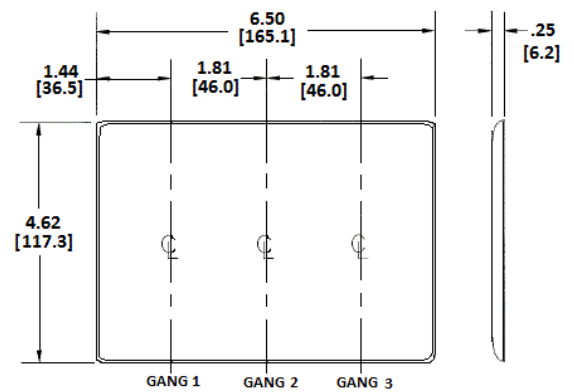

Wallplates Combination Wallplates, 3-Gang

BRYANT®

Features

- Reinforcement ribs for extra strength
- High-impact, self-extinguishing nylon material
- Captive screw feature holds mounting screw in place

Ordering Information

Description	Color	Catalog Number	UPC
3-Gang, 1-Toggle, 2-Decorator Openings	Ivory	NP1262I	883778105425

Listings

UL Listed
CSA Certified

Specifications

Material	Nylon
Plate Type	3-Gang
Plate Openings	Toggle, Decorator
Mounting Screws	Steel painted, slotted head
Appearance	Smooth