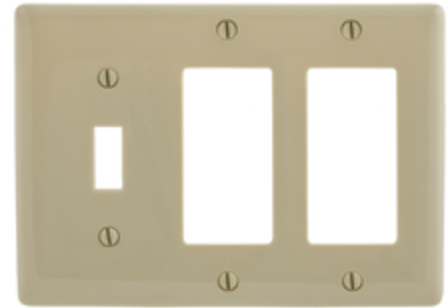

Wallplates Combination Wallplates, 3-Gang

BRYANT®

Features

- Reinforcement ribs for extra strength
- High-impact, self-extinguishing nylon material
- Captive screw feature holds mounting screw in place

Ordering Information

Description	Color	Catalog Number	UPC
3-Gang, 1-Toggle, 2-Decorator Openings	Ivory	NP1262I	883778105425

Listings

UL Listed
CSA Certified

Specifications

Material	Nylon
Plate Type	3-Gang
Plate Openings	Toggle, Decorator
Mounting Screws	Steel painted, slotted head
Appearance	Smooth