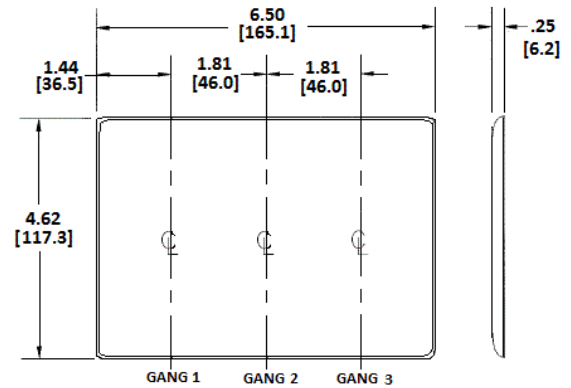

Wallplates Combination Wallplates, 3-Gang

BRYANT®

Features

- Reinforcement ribs for extra strength
- High-impact, self-extinguishing nylon material
- Captive screw feature holds mounting screw in place

Ordering Information

Description	Color	Catalog Number	UPC
3-Gang, 1-Toggle, 2-Decorator Openings	White	NP1262W	883778105432

Listings

UL Listed
CSA Certified

Specifications

Material	Nylon
Plate Type	3-Gang
Plate Openings	Toggle, Decorator
Mounting Screws	Steel painted, slotted head
Appearance	Smooth