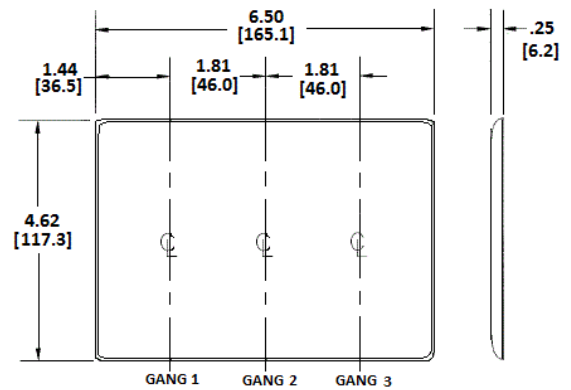

### Ordering Information

Description	Color	Catalog Number	UPC
3-Gang, 1-Toggle, 2-Decorator Openings	Brown	<b>NP1262</b>	883778105418

### Specifications

Material	Nylon
Plate Type	3-Gang
Plate Openings	Toggle, Decorator
Mounting Screws	Steel painted, slotted head
Appearance	Smooth