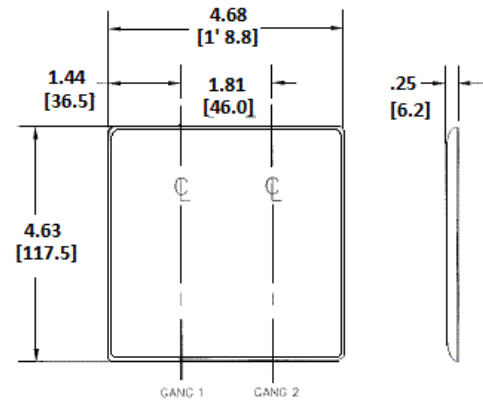

### Ordering Information

Description	Color	Catalog Number	UPC
2-Gang, 1-Toggle, 1-Decorator Opening	Almond	NP126AL	883778104527

### Specifications

Material	Nylon
Plate Type	2-Gang
Plate Openings	Toggle, Decorator
Mounting Screws	Steel painted, slotted head
Appearance	Smooth