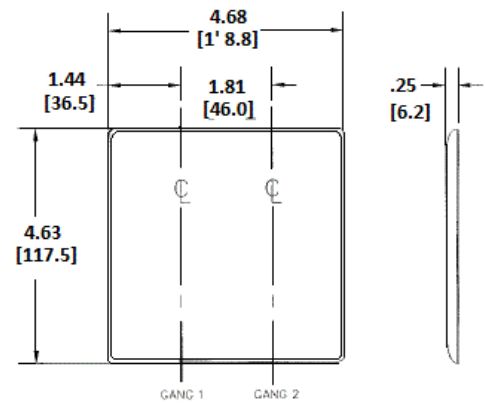

Wallplates

Combination Wallplates, 2-Gang

Features

- Reinforcement ribs for extra strength
- High-impact, self-extinguishing nylon material
- Captive screw feature holds mounting screw in place

Ordering Information

Description	Color	Catalog Number	UPC
2-Gang, 1-Toggle, 1-Decorator Opening	Ivory	NP126I	883778104480

Listings

UL Listed
CSA Certified

Specifications

Material	Nylon
Plate Type	2-Gang
Plate Openings	Toggle, Decorator
Mounting Screws	Steel painted, slotted head
Appearance	Smooth