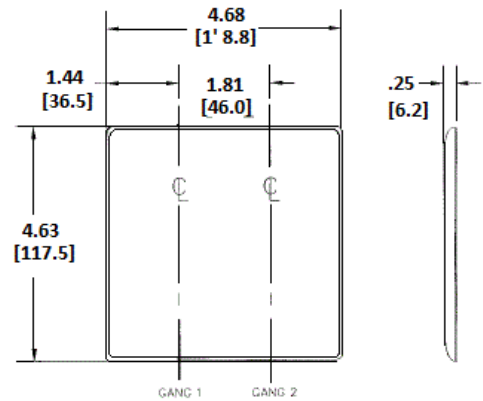

### Ordering Information

Description	Color	Catalog Number	UPC
2-Gang, 1-Toggle, 1-Decorator Opening	White	NP126W	883778104497

### Specifications

Material	Nylon
Plate Type	2-Gang
Plate Openings	Toggle, Decorator
Mounting Screws	Steel painted, slotted head
Appearance	Smooth