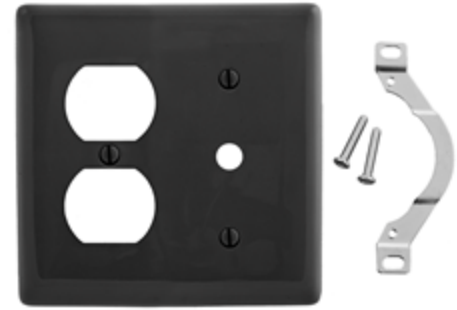

Wallplates Combination Wallplates, 2-Gang

BRYANT®

Features

- Reinforcement ribs for extra strength
- High-impact, self-extinguishing nylon material
- Captive screw feature holds mounting screw in place

Ordering Information

Description	Color	Catalog Number	UPC
2-Gang, 1-Duplex, 1-Telephone .406 in. (10.3) Hole, Strap Mount	Black	NP128BK	883778104886

Listings

UL Listed
CSA Certified

Specifications

Material	Nylon
Plate Type	2-Gang
Plate Openings	Duplex, Telephone
Mounting Screws	Steel painted, slotted head
Appearance	Smooth