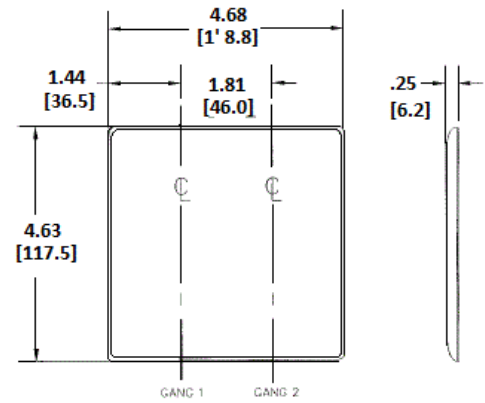

Wallplates Combination Wallplates, 2-Gang

BRYANT®

Features

- Reinforcement ribs for extra strength
- High-impact, self-extinguishing nylon material
- Captive screw feature holds mounting screw in place

Ordering Information

Description	Color	Catalog Number	UPC
2-Gang, 1-Duplex, 1-Telephone .406 in. (10.3) Hole, Strap Mount	Black	NP128BK	883778104886

Listings

UL Listed
CSA Certified

Specifications

Material	Nylon
Plate Type	2-Gang
Plate Openings	Duplex, Telephone
Mounting Screws	Steel painted, slotted head
Appearance	Smooth

Online Resources

Customer Use Drawing
eCatalog

Dimensions in Inches (mm)

Bryant Electric • An affiliate of Hubbell Incorporated (Delaware) • 40 Waterview Drive • Shelton, CT 06484
Phone (800) 323-2792 • Specifications subject to change without notice