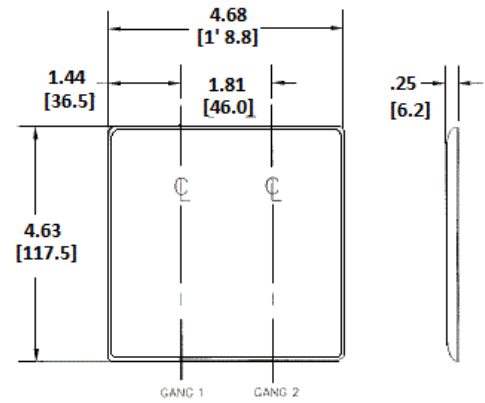

Wallplates

Combination Wallplates, 2-Gang

Features

- Reinforcement ribs for extra strength
- High-impact, self-extinguishing nylon material
- Captive screw feature holds mounting screw in place

Ordering Information

Description	Color	Catalog Number	UPC
2-Gang, 1-Duplex, 1-Telephone .406 in. (10.3) Hole, Strap Mount	Gray	NP128GY	883778104879

Listings

UL Listed
CSA Certified

Specifications

Material	Nylon
Plate Type	2-Gang
Plate Openings	Duplex, Telephone
Mounting Screws	Steel painted, slotted head
Appearance	Smooth