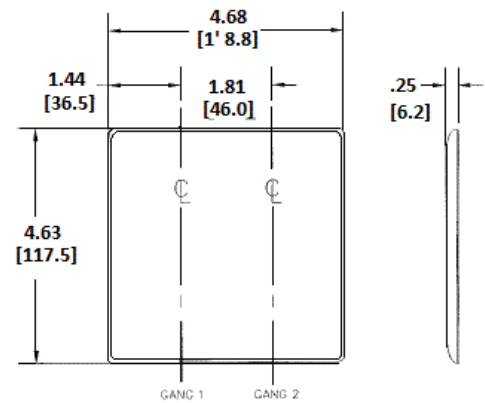

Wallplates

Combination Wallplates, 2-Gang

Features

- Reinforcement ribs for extra strength
- High-impact, self-extinguishing nylon material
- Captive screw feature holds mounting screw in place

Ordering Information

Description	Color	Catalog Number	UPC
2-Gang, 1-Duplex, 1-Telephone .406 in. (10.3) Hole, Strap Mount	Ivory	NP128I	883778104862

Listings

UL Listed
CSA Certified

Specifications

Material	Nylon
Plate Type	2-Gang
Plate Openings	Duplex, Telephone
Mounting Screws	Steel painted, slotted head
Appearance	Smooth