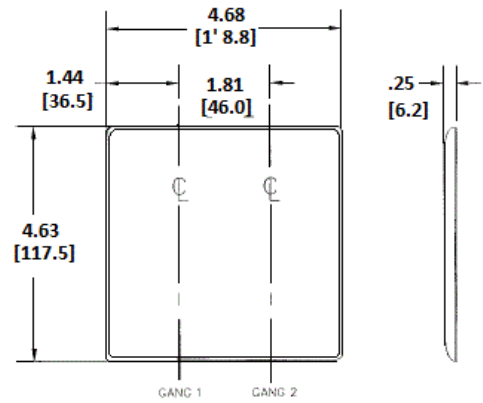

**Wallplates**  
**Combination Wallplates, 2-Gang**

**Features**

- Reinforcement ribs for extra strength
- High-impact, self-extinguishing nylon material
- Captive screw feature holds mounting screw in place

**Ordering Information**

Description	Color	Catalog Number	UPC
2-Gang, 1-Duplex, 1-Telephone .406 in. (10.3) Hole, Strap Mount	White	NP128W	883778104893

**Listings**

UL Listed  
 CSA Certified

**Specifications**

Material	Nylon
Plate Type	2-Gang
Plate Openings	Duplex, Telephone
Mounting Screws	Steel painted, slotted head
Appearance	Smooth

**Online Resources**

Customer Use Drawing  
 eCatalog