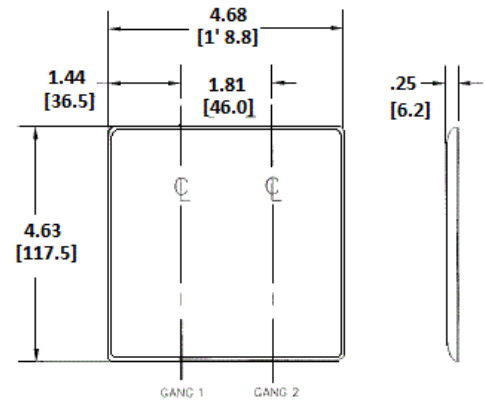

### Ordering Information

Description	Color	Catalog Number	UPC
2-Gang, 1-Duplex, 1-Telephone .406 in. (10.3) Hole, Strap Mount	Brown	NP128	883778104855

### Specifications

Material	Nylon
Plate Type	2-Gang
Plate Openings	Duplex, Telephone
Mounting Screws	Steel painted, slotted head
Appearance	Smooth