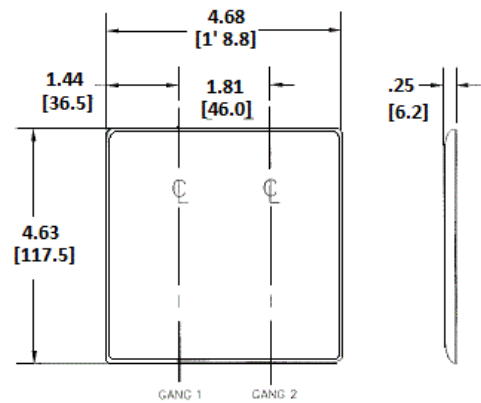

Wallplates Combination Wallplates, 2-Gang

BRYANT®

Features

- Reinforcement ribs for extra strength
- High-impact, self-extinguishing nylon material
- Captive screw feature holds mounting screw in place

Ordering Information

Description	Color	Catalog Number	UPC
2-Gang, 1-Blank, 1-Decorator Opening, Box Mount	Brown	NP1326BK	883778104589

Listings

UL Listed
CSA Certified

Specifications

Material	Nylon
Plate Type	2-Gang
Plate Openings	Blank, Decorator
Mounting Screws	Steel painted, slotted head
Appearance	Smooth