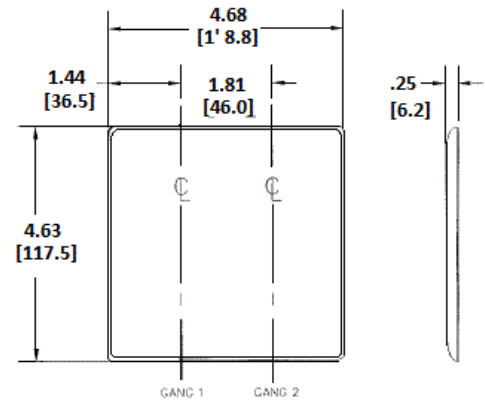

Wallplates

Combination Wallplates, 2-Gang

Features

- Reinforcement ribs for extra strength
- High-impact, self-extinguishing nylon material
- Captive screw feature holds mounting screw in place

Ordering Information

Description	Color	Catalog Number	UPC
2-Gang, 1-Blank, 1-Decorator Opening, Box Mount	Gray	NP1326GY	883778104572

Listings

UL Listed
CSA Certified

Specifications

Material	Nylon
Plate Type	2-Gang
Plate Openings	Blank, Decorator
Mounting Screws	Steel painted, slotted head
Appearance	Smooth