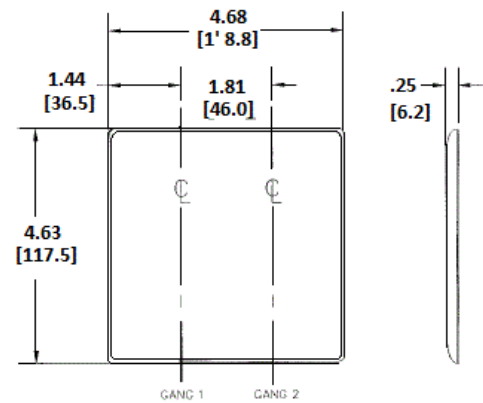

Wallplates Combination Wallplates, 2-Gang

BRYANT®

Features

- Reinforcement ribs for extra strength
- High-impact, self-extinguishing nylon material
- Captive screw feature holds mounting screw in place

Ordering Information

Description	Color	Catalog Number	UPC
2-Gang, 1-Blank, 1-Decorator Opening, Box Mount	Ivory	NP1326I	883778104565

Listings

UL Listed
CSA Certified

Specifications

Material	Nylon
Plate Type	2-Gang
Plate Openings	Blank, Decorator
Mounting Screws	Steel painted, slotted head
Appearance	Smooth

Online Resources

Customer Use Drawing
eCatalog

Dimensions in Inches (mm)

Bryant Electric • An affiliate of Hubbell Incorporated (Delaware) • 40 Waterview Drive • Shelton, CT 06484
Phone (800) 323-2792 • Specifications subject to change without notice