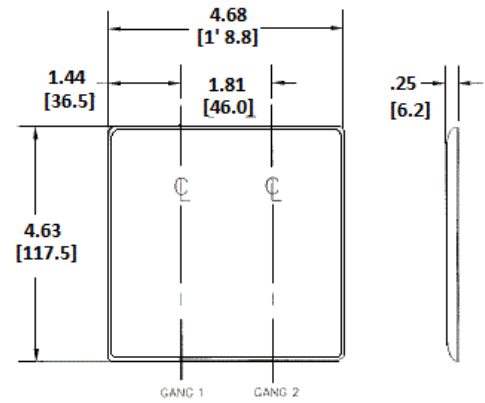

Wallplates Combination Wallplates, 2-Gang

BRYANT®

Features

- Reinforcement ribs for extra strength
- High-impact, self-extinguishing nylon material
- Captive screw feature holds mounting screw in place

Ordering Information

Description	Color	Catalog Number	UPC
2-Gang, 1-Blank, 1-Decorator Opening, Box Mount	Light Almond	NP1326LA	883778118555

Listings

UL Listed
CSA Certified

Specifications

Material	Nylon
Plate Type	2-Gang
Plate Openings	Blank, Decorator
Mounting Screws	Steel painted, slotted head
Appearance	Smooth