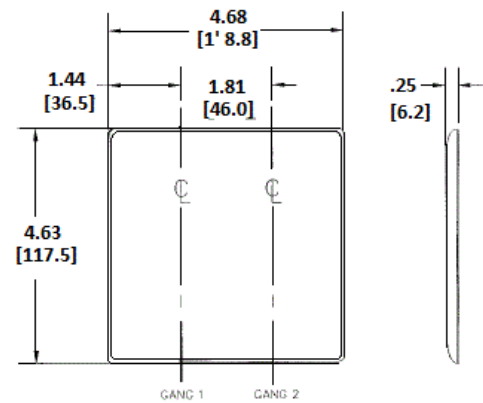

Wallplates Combination Wallplates, 2-Gang

BRYANT®

Features

- Reinforcement ribs for extra strength
- High-impact, self-extinguishing nylon material
- Captive screw feature holds mounting screw in place

Ordering Information

Description	Color	Catalog Number	UPC
2-Gang, 1-Blank, 1-Decorator Opening, Box Mount	White	NP1326W	883778110658

Listings

UL Listed
CSA Certified

Specifications

Material	Nylon
Plate Type	2-Gang
Plate Openings	Blank, Decorator
Mounting Screws	Steel painted, slotted head
Appearance	Smooth