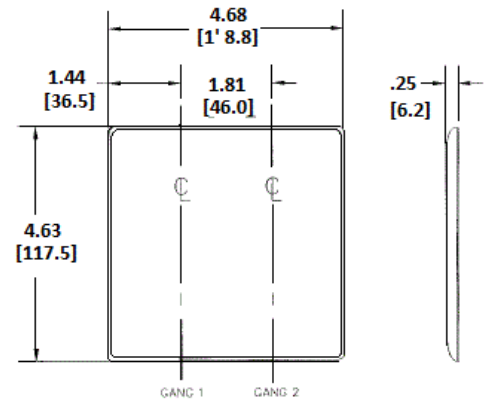

Wallplates Combination Wallplates, 2-Gang

BRYANT®

Features

- Reinforcement ribs for extra strength
- High-impact, self-extinguishing nylon material
- Captive screw feature holds mounting screw in place

Ordering Information

Description	Color	Catalog Number	UPC
2-Gang, 1-Blank, 1-Decorator Opening, Box Mount	Black	NP1326	883778104558

Listings

UL Listed
CSA Certified

Specifications

Material	Nylon
Plate Type	2-Gang
Plate Openings	Blank, Decorator
Mounting Screws	Steel painted, slotted head
Appearance	Smooth