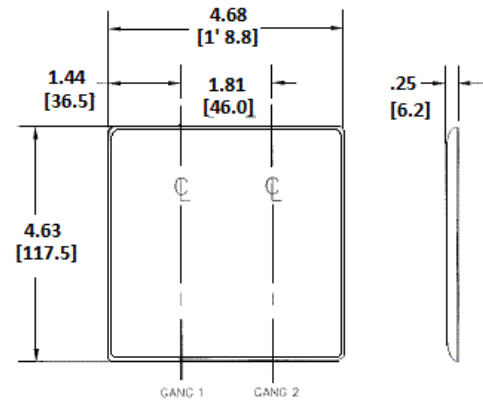

### Ordering Information

Description	Color	Catalog Number	UPC
2-Gang, 1-Blank, 1-Duplex Opening, Box Mount	Black	NP138BK	883778104350

### Specifications

Material	Nylon
Plate Type	2-Gang
Plate Openings	Blank, Duplex
Mounting Screws	Steel painted, slotted head
Appearance	Smooth