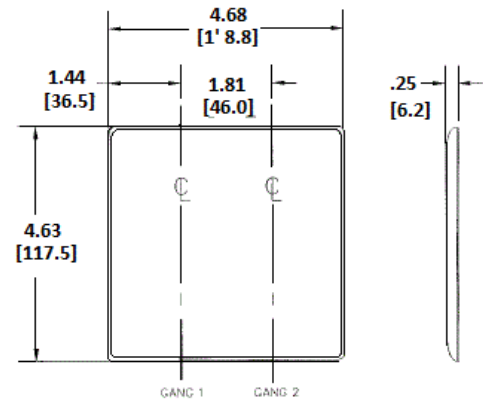

Wallplates Combination Wallplates, 2-Gang

BRYANT®

Features

- Reinforcement ribs for extra strength
- High-impact, self-extinguishing nylon material
- Captive screw feature holds mounting screw in place

Ordering Information

Description	Color	Catalog Number	UPC
2-Gang, 1-Blank, 1-Duplex Opening, Box Mount	Gray	NP138GY	883778104343

Listings

UL Listed
CSA Certified

Specifications

Material	Nylon
Plate Type	2-Gang
Plate Openings	Blank, Duplex
Mounting Screws	Steel painted, slotted head
Appearance	Smooth