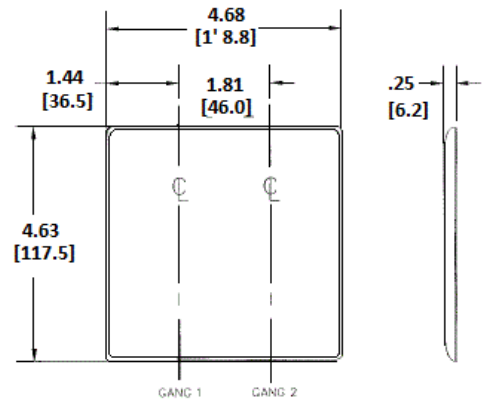

Wallplates
Combination Wallplates, 2-Gang

Features

- Reinforcement ribs for extra strength
- High-impact, self-extinguishing nylon material
- Captive screw feature holds mounting screw in place

Ordering Information

Description	Color	Catalog Number	UPC
2-Gang, 1-Blank, 1-Duplex Opening, Box Mount	Ivory	NP138I	883778104329

Listings

UL Listed
 CSA Certified

Specifications

Material	Nylon
Plate Type	2-Gang
Plate Openings	Blank, Duplex
Mounting Screws	Steel painted, slotted head
Appearance	Smooth