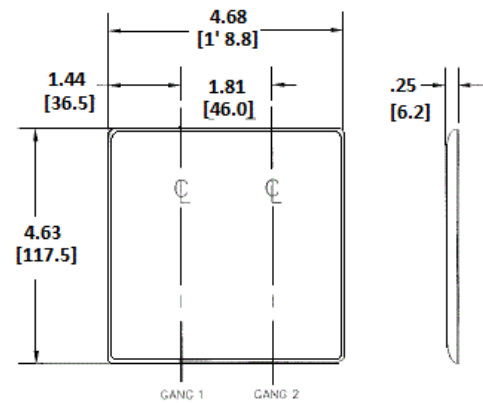

Wallplates Combination Wallplates, 2-Gang

BRYANT®

Features

- Reinforcement ribs for extra strength
- High-impact, self-extinguishing nylon material
- Captive screw feature holds mounting screw in place

Ordering Information

Description	Color	Catalog Number	UPC
2-Gang, 1-Blank, 1-Duplex Opening, Box Mount	Light Almond	NP138LA	883778300851

Listings

UL Listed
CSA Certified

Specifications

Material	Nylon
Plate Type	2-Gang
Plate Openings	Blank, Duplex
Mounting Screws	Steel painted, slotted head
Appearance	Smooth