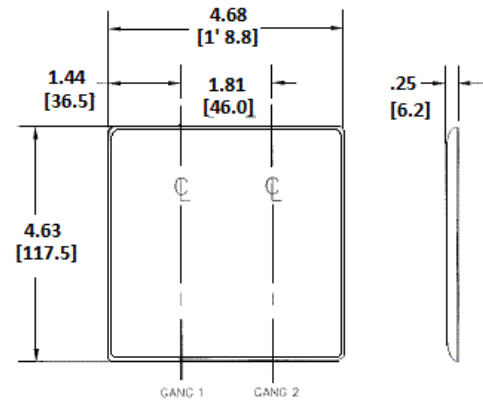

Wallplates Combination Wallplates, 2-Gang

BRYANT®

Features

- Reinforcement ribs for extra strength
- High-impact, self-extinguishing nylon material
- Captive screw feature holds mounting screw in place

Ordering Information

Description	Color	Catalog Number	UPC
2-Gang, 1-Blank, 1-Duplex Opening, Box Mount	White	NP138W	883778104336

Listings

UL Listed
CSA Certified

Specifications

Material	Nylon
Plate Type	2-Gang
Plate Openings	Blank, Duplex
Mounting Screws	Steel painted, slotted head
Appearance	Smooth

Online Resources

[Customer Use Drawing](#)
[eCatalog](#)

Dimensions in Inches (mm)

Bryant Electric • An affiliate of Hubbell Incorporated (Delaware) • 40 Waterview Drive • Shelton, CT 06484
Phone (800) 323-2792 • Specifications subject to change without notice