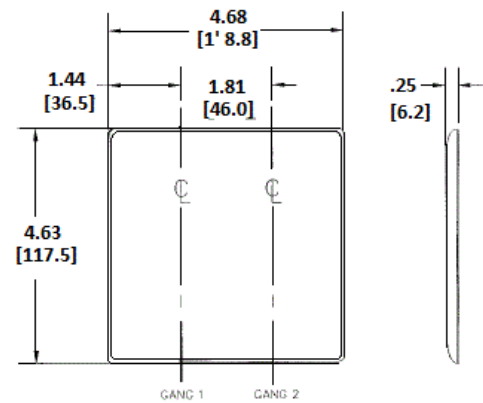

### Ordering Information

Description	Color	Catalog Number	UPC
2-Gang, 1-Blank, 1-Duplex Opening, Box Mount	Brown	NP138	883778104312

### Specifications

Material	Nylon
Plate Type	2-Gang
Plate Openings	Blank, Duplex
Mounting Screws	Steel painted, slotted head
Appearance	Smooth