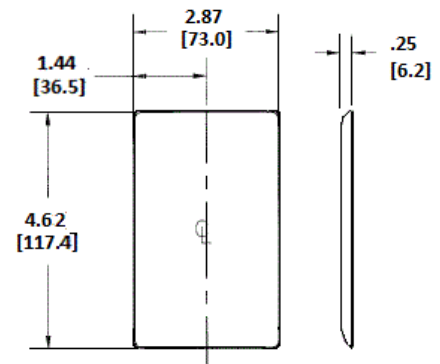

Description	Color	Catalog Number	UPC
1-Gang, 1 Blank, Box Mount	Almond	NP13AL	883778102929

Listings

UL Listed
CSA Certified

Specifications

Material	Nylon
Size	1-Gang
Thickness	.06 in. (1.5)
Mounting Screw	Steel
Height	4.63" (117.6)
Width	2.88" (73.2)

Online Resources

Customer Use Drawing
eCatalog

Dimensions in Inches (mm)

Bryant Electric • An affiliate of Hubbell Incorporated (Delaware) • 40 Waterview Drive • Shelton, CT 06484
Phone (800) 323-2792 • Specifications subject to change without notice