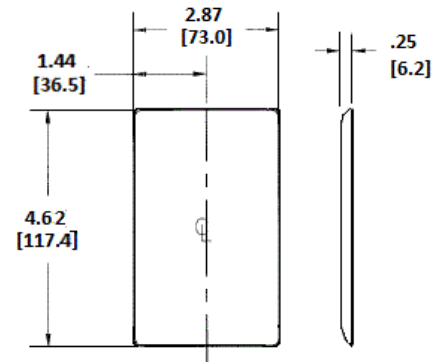

Description	Color	Catalog Number	UPC
1-Gang, 1 Blank, Box Mount	Office White	NP13OW	883778102943

Listings

UL Listed
CSA Certified

Specifications

Material	Nylon
Size	1-Gang
Thickness	.06 in. (1.5)
Mounting Screw	Steel
Height	4.63" (117.6)
Width	2.88" (73.2)

Online Resources

Customer Use Drawing
eCatalog

Dimensions in Inches (mm)

Bryant Electric • An affiliate of Hubbell Incorporated (Delaware) • 40 Waterview Drive • Shelton, CT 06484
Phone (800) 323-2792 • Specifications subject to change without notice