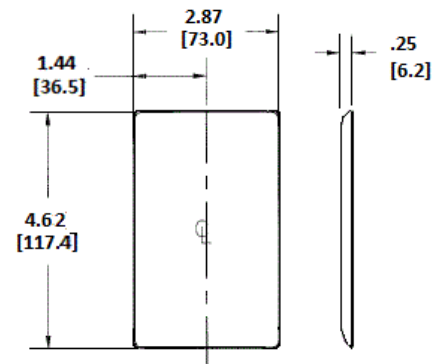

Description	Color	Catalog Number	UPC
1-Gang, 1 Blank, Box Mount	Brown	NP13	883778102875

Listings

UL Listed
CSA Certified

Specifications

Material	Nylon
Size	1-Gang
Thickness	.06 in. (1.5)
Mounting Screw	Steel
Height	4.63" (117.6)
Width	2.88" (73.2)

Online Resources

Customer Use Drawing
eCatalog

Dimensions in Inches (mm)

Bryant Electric • An affiliate of Hubbell Incorporated (Delaware) • 40 Waterview Drive • Shelton, CT 06484
Phone (800) 323-2792 • Specifications subject to change without notice