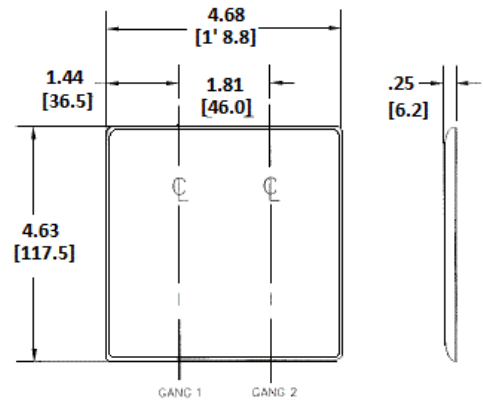

Wallplates
Combination Wallplates, 2-Gang

Features

- Reinforcement ribs for extra strength
- High-impact, self-extinguishing nylon material
- Captive screw feature holds mounting screw in place

Ordering Information

| Description | Color | Catalog Number | UPC |
|--|-------|----------------|--------------|
| 2-Gang, 1-Blank, 1-Single Receptacle, 1.40" (35.6) Dia. Hole, 1-Blank, Strap Mount | Gray | NP147GY | 883778105111 |

Listings

UL Listed
 CSA Certified

Specifications

| | |
|-----------------|-----------------------------|
| Material | Nylon |
| Plate Type | 2-Gang |
| Plate Openings | Blank, Single Receptacle |
| Mounting Screws | Steel painted, slotted head |
| Appearance | Smooth |