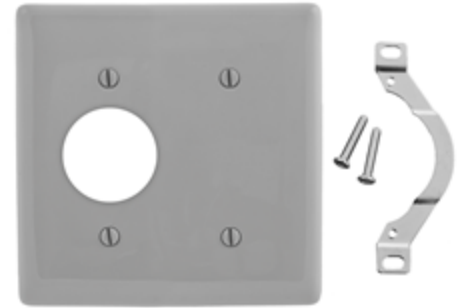

Wallplates
Combination Wallplates, 2-Gang

Features

- Reinforcement ribs for extra strength
- High-impact, self-extinguishing nylon material
- Captive screw feature holds mounting screw in place

Ordering Information

| Description | Color | Catalog Number | UPC |
|--|-------|----------------|--------------|
| 2-Gang, 1-Blank, 1-Single Receptacle, 1.40" (35.6) Dia. Hole, 1-Blank, Strap Mount | Gray | NP147GY | 883778105111 |

Listings

UL Listed
 CSA Certified

Specifications

| | |
|-----------------|-----------------------------|
| Material | Nylon |
| Plate Type | 2-Gang |
| Plate Openings | Blank, Single Receptacle |
| Mounting Screws | Steel painted, slotted head |
| Appearance | Smooth |