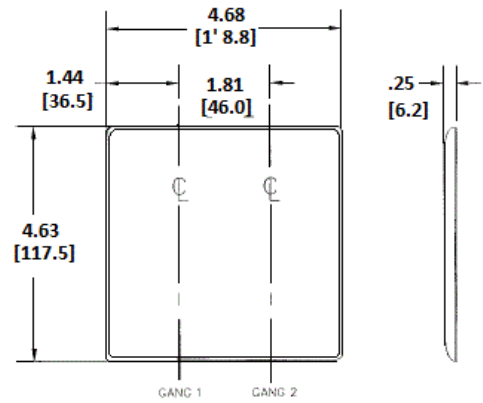

Wallplates
Combination Wallplates, 2-Gang

Features

- Reinforcement ribs for extra strength
- High-impact, self-extinguishing nylon material
- Captive screw feature holds mounting screw in place

Ordering Information

Description	Color	Catalog Number	UPC
2-Gang, 1-Blank, 1-Single Receptacle, 1.40" (35.6) Dia. Hole, 1-Blank, Strap Mount	Ivory	NP147I	883778105104

Listings

UL Listed
 CSA Certified

Specifications

Material	Nylon
Plate Type	2-Gang
Plate Openings	Blank, Single Receptacle
Mounting Screws	Steel painted, slotted head
Appearance	Smooth