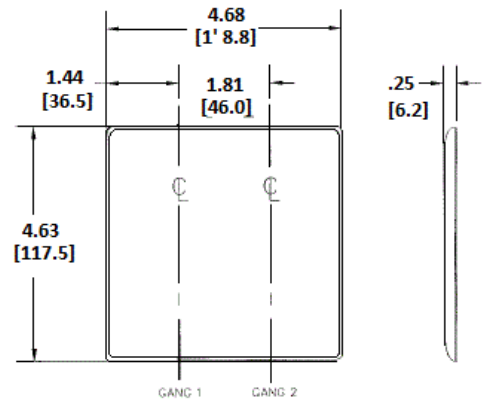

Wallplates
Combination Wallplates, 2-Gang

Features

- Reinforcement ribs for extra strength
- High-impact, self-extinguishing nylon material
- Captive screw feature holds mounting screw in place

Ordering Information

Description	Color	Catalog Number	UPC
2-Gang, 1-Blank, 1-Single Receptacle, 1.40" (35.6) Dia. Hole, 1-Blank, Strap Mount	White	NP147W	883778105135

Listings

UL Listed
 CSA Certified

Specifications

Material	Nylon
Plate Type	2-Gang
Plate Openings	Blank, Single Receptacle
Mounting Screws	Steel painted, slotted head
Appearance	Smooth