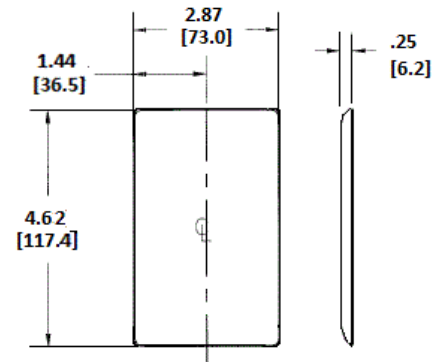

Description	Color	Catalog Number	UPC
1-Gang, 1 Blank, Strap Mount	Gray	NP14GY	883778103223

Listings

UL Listed
CSA Certified

Specifications

Material	Nylon
Size	1-Gang
Height	4.63" (117.6)
Width	2.88" (73.2)
Thickness	.06 in. (1.5)
Mounting Screw	Steel (painted slotted screw head)

Online Resources

Customer Use Drawing
eCatalog

Dimensions in Inches (mm)

Bryant Electric • An affiliate of Hubbell Incorporated (Delaware) • 40 Waterview Drive • Shelton, CT 06484
Phone (800) 323-2792 • Specifications subject to change without notice