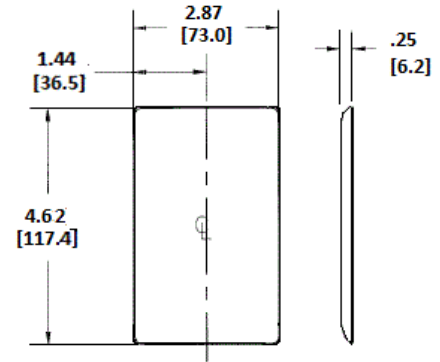

Description	Color	Catalog Number	UPC
1-Gang, 1 Blank, Strap Mount	Red	NP14R	883778103254

Listings

UL Listed
CSA Certified

Specifications

Material	Nylon
Size	1-Gang
Height	4.63" (117.6)
Width	2.88" (73.2)
Thickness	.06 in. (1.5)
Mounting Screw	Steel (painted slotted screw head)

Online Resources

Customer Use Drawing
eCatalog

Dimensions in Inches (mm)

Bryant Electric • An affiliate of Hubbell Incorporated (Delaware) • 40 Waterview Drive • Shelton, CT 06484
Phone (800) 323-2792 • Specifications subject to change without notice