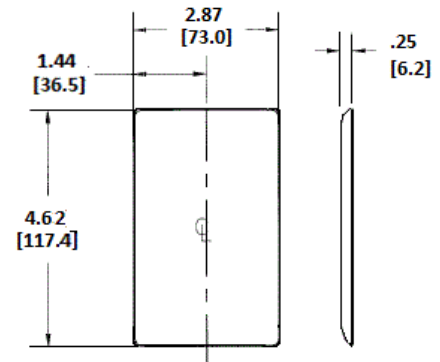

### Ordering Information

Description	Color	Catalog Number	UPC
1-Gang, 1 Blank, Strap Mount	Brown	NP14	883778103193

### Specifications

Material	Nylon
Size	1-Gang
Height	4.63" (117.6)
Width	2.88" (73.2)
Thickness	.06 in. (1.5)
Mounting Screw	Steel (painted slotted screw head)

### Online Resources

[Customer Use Drawing](#)  
[eCatalog](#)

Dimensions in Inches (mm)

Bryant Electric • An affiliate of Hubbell Incorporated (Delaware) • 40 Waterview Drive • Shelton, CT 06484  
Phone (800) 323-2792 • Specifications subject to change without notice