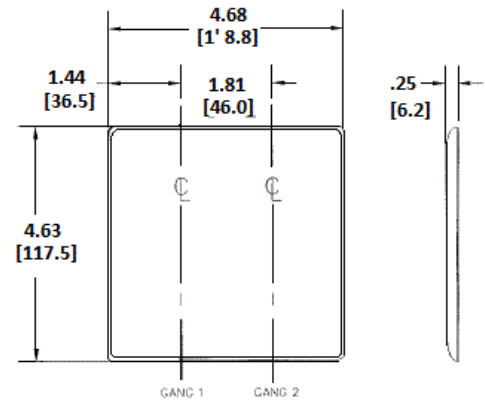

Wallplates Combination Wallplates, 2-Gang

BRYANT®

Features

- Reinforcement ribs for extra strength
- High-impact, self-extinguishing nylon material
- Captive screw feature holds mounting screw in place

Ordering Information

Description	Color	Catalog Number	UPC
2-Gang, 1-Toggle, 1-Single Receptacle 1.40 in. (35.6) Dia. Hole	Black	NP17BK	883778104190

Listings

UL Listed
CSA Certified

Specifications

Material	Nylon
Plate Type	2-Gang
Plate Openings	Toggle, Single Receptacle
Mounting Screws	Steel painted, slotted head
Appearance	Smooth

Online Resources

Customer Use Drawing
eCatalog

Dimensions in Inches (mm)

Bryant Electric • An affiliate of Hubbell Incorporated (Delaware) • 40 Waterview Drive • Shelton, CT 06484
Phone (800) 323-2792 • Specifications subject to change without notice