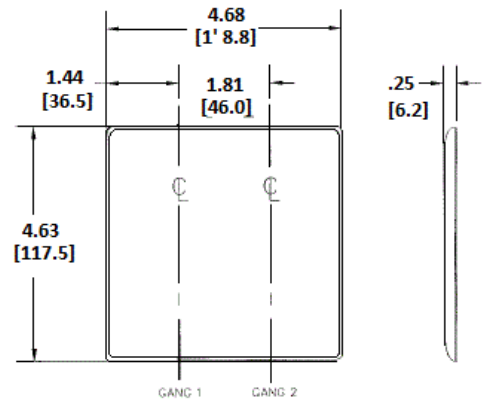

Wallplates

Combination Wallplates, 2-Gang

Features

- Reinforcement ribs for extra strength
- High-impact, self-extinguishing nylon material
- Captive screw feature holds mounting screw in place

Ordering Information

Description	Color	Catalog Number	UPC
2-Gang, 1-Toggle, 1-Single Receptacle 1.40 in. (35.6) Dia. Hole	Gray	NP17GY	883778104183

Listings

UL Listed
CSA Certified

Specifications

Material	Nylon
Plate Type	2-Gang
Plate Openings	Toggle, Single Receptacle
Mounting Screws	Steel painted, slotted head
Appearance	Smooth