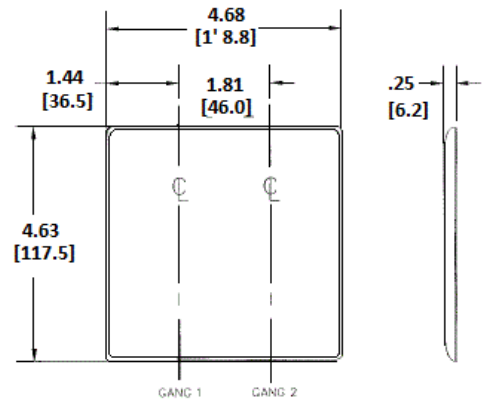

Wallplates

Combination Wallplates, 2-Gang

Features

- Reinforcement ribs for extra strength
- High-impact, self-extinguishing nylon material
- Captive screw feature holds mounting screw in place

Ordering Information

Description	Color	Catalog Number	UPC
2-Gang, 1-Toggle, 1-Single Receptacle 1.40 in. (35.6) Dia. Hole	Ivory	NP171	883778104169

Listings

UL Listed
CSA Certified

Specifications

Material	Nylon
Plate Type	2-Gang
Plate Openings	Toggle, Single Receptacle
Mounting Screws	Steel painted, slotted head
Appearance	Smooth