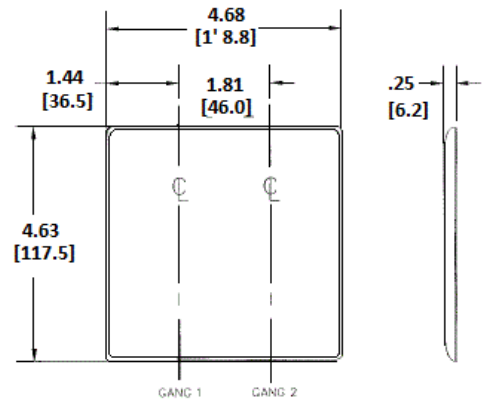

Wallplates

Combination Wallplates, 2-Gang

Features

- Reinforcement ribs for extra strength
- High-impact, self-extinguishing nylon material
- Captive screw feature holds mounting screw in place

Ordering Information

Description	Color	Catalog Number	UPC
2-Gang, 1-Toggle, 1-Single Receptacle 1.40 in. (35.6) Dia. Hole	White	NP17W	883778104176

Listings

UL Listed
CSA Certified

Specifications

Material	Nylon
Plate Type	2-Gang
Plate Openings	Toggle, Single Receptacle
Mounting Screws	Steel painted, slotted head
Appearance	Smooth