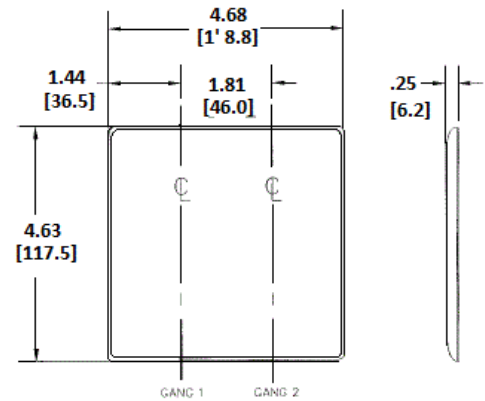

### Ordering Information

Description	Color	Catalog Number	UPC
2-Gang, 1-Toggle, 1-Duplex Opening	Almond	NP18AL	883778105227

### Specifications

Material	Nylon
Plate Type	2-Gang
Plate Openings	Toggle, Duplex
Mounting Screws	Steel painted, slotted head
Appearance	Smooth