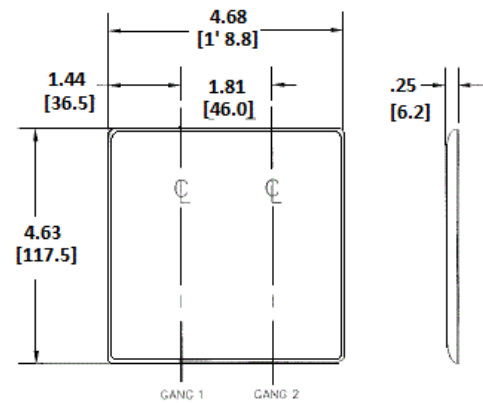

Wallplates Combination Wallplates, 2-Gang

BRYANT®

Features

- Reinforcement ribs for extra strength
- High-impact, self-extinguishing nylon material
- Captive screw feature holds mounting screw in place

Ordering Information

| Description | Color | Catalog Number | UPC |
|---------------------------------------|-------|----------------|--------------|
| 2-Gang, 1-Toggle, 1-Duplex Opening | Black | NP18BK | 883778105210 |

Listings

UL Listed
CSA Certified

Specifications

| | |
|-----------------|-----------------------------|
| Material | Nylon |
| Plate Type | 2-Gang |
| Plate Openings | Toggle, Duplex |
| Mounting Screws | Steel painted, slotted head |
| Appearance | Smooth |