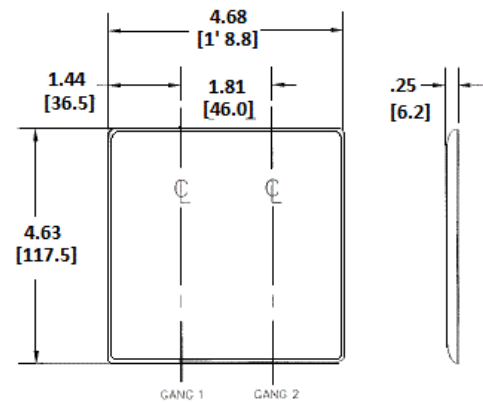

Wallplates Combination Wallplates, 2-Gang

BRYANT®

Features

- Reinforcement ribs for extra strength
- High-impact, self-extinguishing nylon material
- Captive screw feature holds mounting screw in place

Ordering Information

Description	Color	Catalog Number	UPC
2-Gang, 1-Toggle, 1-Duplex Opening	Ivory	NP18I	883778105180

Listings

UL Listed
CSA Certified

Specifications

Material	Nylon
Plate Type	2-Gang
Plate Openings	Toggle, Duplex
Mounting Screws	Steel painted, slotted head
Appearance	Smooth

Online Resources

Customer Use Drawing
eCatalog

Dimensions in Inches (mm)

Bryant Electric • An affiliate of Hubbell Incorporated (Delaware) • 40 Waterview Drive • Shelton, CT 06484
Phone (800) 323-2792 • Specifications subject to change without notice