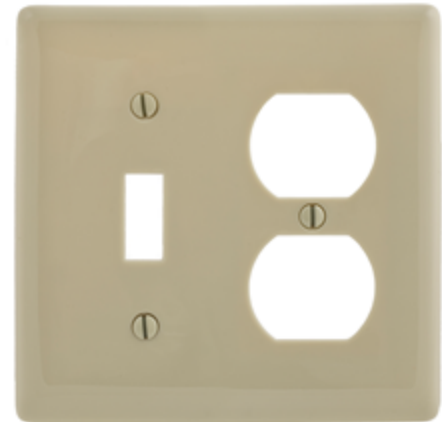

Wallplates Combination Wallplates, 2-Gang

BRYANT®

Features

- Reinforcement ribs for extra strength
- High-impact, self-extinguishing nylon material
- Captive screw feature holds mounting screw in place

Ordering Information

Description	Color	Catalog Number	UPC
2-Gang, 1-Toggle, 1-Duplex Opening	Ivory	NP18I	883778105180

Listings

UL Listed
CSA Certified

Specifications

Material	Nylon
Plate Type	2-Gang
Plate Openings	Toggle, Duplex
Mounting Screws	Steel painted, slotted head
Appearance	Smooth