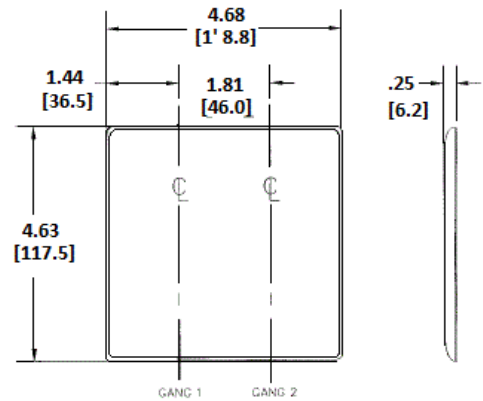

### Ordering Information

Description	Color	Catalog Number	UPC
2-Gang, 1-Toggle, 1-Duplex Opening	Light Almond	<b>NP18LA</b>	883778118470

### Specifications

Material	Nylon
Plate Type	2-Gang
Plate Openings	Toggle, Duplex
Mounting Screws	Steel painted, slotted head
Appearance	Smooth