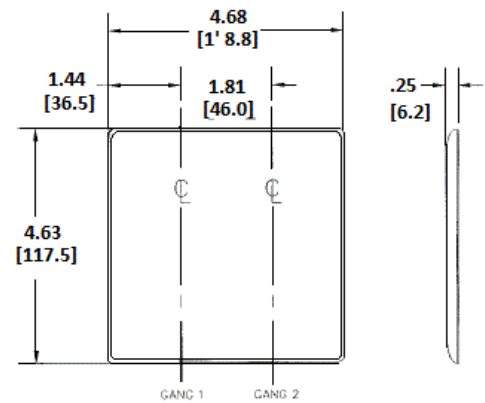

Wallplates Combination Wallplates, 2-Gang

BRYANT®

Features

- Reinforcement ribs for extra strength
- High-impact, self-extinguishing nylon material
- Captive screw feature holds mounting screw in place

Ordering Information

Description	Color	Catalog Number	UPC
2-Gang, 1-Toggle, 1-Duplex Opening	White	NP18W	883778105197

Listings

UL Listed
CSA Certified

Specifications

Material	Nylon
Plate Type	2-Gang
Plate Openings	Toggle, Duplex
Mounting Screws	Steel painted, slotted head
Appearance	Smooth