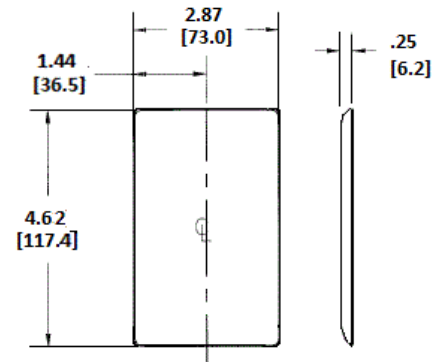

### Ordering Information

Description	Color	Catalog Number	UPC
1-Gang, 1-Toggle Opening	Almond	NP1AL	883778101649

### Specifications

Plate Material	Nylon
Plate Type	1-Gang
Plate Openings	Toggle switch
Mounting Screws	Steel painted, slotted head
Appearance	Smooth