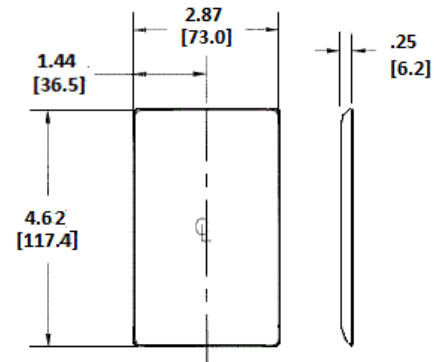

Ordering Information

Description	Color	Catalog Number	UPC
1-Gang, 1-Toggle Opening	Gray	NP1GY	883778101625

Listings

UL Listed
CSA Certified

Specifications

Plate Material	Nylon
Plate Type	1-Gang
Plate Openings	Toggle switch
Mounting Screws	Steel painted, slotted head
Appearance	Smooth

Accessories

Screws
Adapters

Online Resources

Customer Use Drawing
eCatalog

Dimensions in Inches (mm)

Bryant Electric • An affiliate of Hubbell Incorporated (Delaware) • 40 Waterview Drive • Shelton, CT 06484
Phone (800) 323-2792 • Specifications subject to change without notice