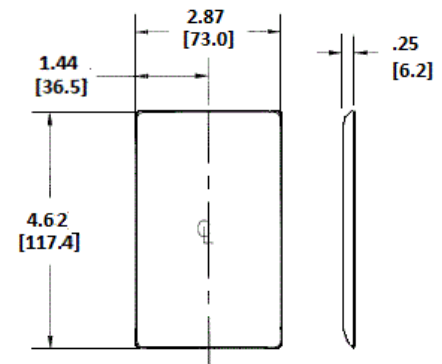

### Ordering Information

Description	Color	Catalog Number	UPC
1-Gang, 1-Toggle Opening	Light Almond	NP1LA	883778118272

### Specifications

Plate Material	Nylon
Plate Type	1-Gang
Plate Openings	Toggle switch
Mounting Screws	Steel painted, slotted head
Appearance	Smooth