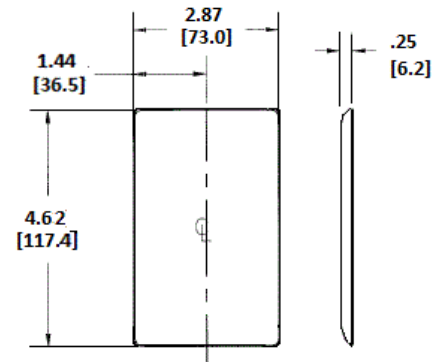

### Ordering Information

Description	Color	Catalog Number	UPC
1-Gang, 1-Toggle Opening	Office White	NP10W	883778101663

### Specifications

Plate Material	Nylon
Plate Type	1-Gang
Plate Openings	Toggle switch
Mounting Screws	Steel painted, slotted head
Appearance	Smooth