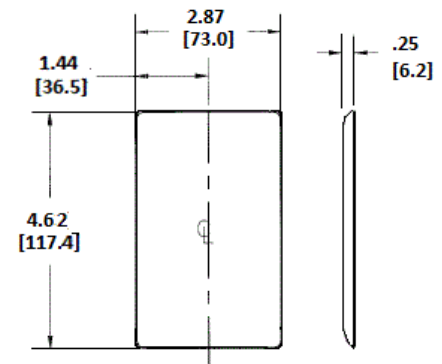

Ordering Information

Description	Color	Catalog Number	UPC
1-Gang, 1-Toggle Opening	White	NP1W	883778101618

Listings

UL Listed
CSA Certified

Specifications

Plate Material	Nylon
Plate Type	1-Gang
Plate Openings	Toggle switch
Mounting Screws	Steel painted, slotted head
Appearance	Smooth

Accessories

Screws
Adapters

Online Resources

Customer Use Drawing
eCatalog

Dimensions in Inches (mm)

Bryant Electric • An affiliate of Hubbell Incorporated (Delaware) • 40 Waterview Drive • Shelton, CT 06484
Phone (800) 323-2792 • Specifications subject to change without notice