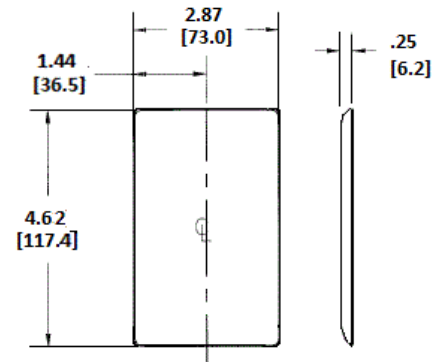

Ordering Information

Description	Color	Catalog Number	UPC
1-Gang, 1-Toggle Opening	Brown	NP1	883778101595

Listings

UL Listed
CSA Certified

Specifications

Plate Material	Nylon
Plate Type	1-Gang
Plate Openings	Toggle switch
Mounting Screws	Steel painted, slotted head
Appearance	Smooth

Accessories

Screws
Adapters

Online Resources

Customer Use Drawing
eCatalog

Dimensions in Inches (mm)

Bryant Electric • An affiliate of Hubbell Incorporated (Delaware) • 40 Waterview Drive • Shelton, CT 06484
Phone (800) 323-2792 • Specifications subject to change without notice