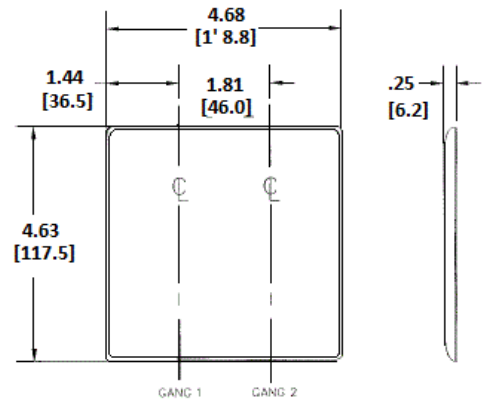

Ordering Information

Description	Color	Catalog Number	UPC
2-Gang, 2-Telephone .406 in. (10.3) Dia. Holes, Box Mount	Black	NP21BK	883778104725

Listings

UL Listed
CSA Certified

Specifications

Material	Nylon
Plate Type	2-Gang
Plate Openings	Telephone
Mounting Screws	Steel painted, slotted head
Appearance	Smooth

Online Resources

[Customer Use Drawing](#)
[eCatalog](#)

Dimensions in Inches (mm)

Bryant Electric • An affiliate of Hubbell Incorporated (Delaware) • 40 Waterview Drive • Shelton, CT 06484
Phone (800) 323-2792 • Specifications subject to change without notice