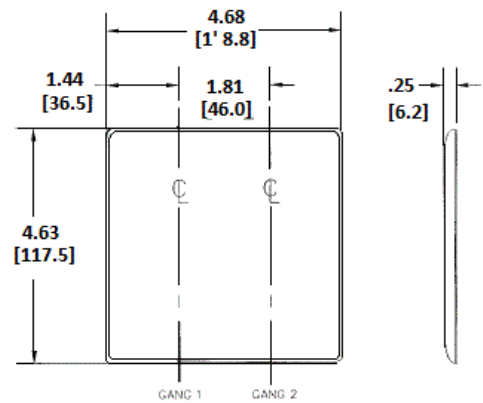

Ordering Information

| Description | Color | Catalog Number | UPC |
|---|-------|----------------|--------------|
| 2-Gang, 2-Telephone .406 in. (10.3) Dia. Holes, Box Mount | Brown | NP21 | 883778104695 |

Listings

UL Listed
CSA Certified

Specifications

| | |
|-----------------|-----------------------------|
| Material | Nylon |
| Plate Type | 2-Gang |
| Plate Openings | Telephone |
| Mounting Screws | Steel painted, slotted head |
| Appearance | Smooth |