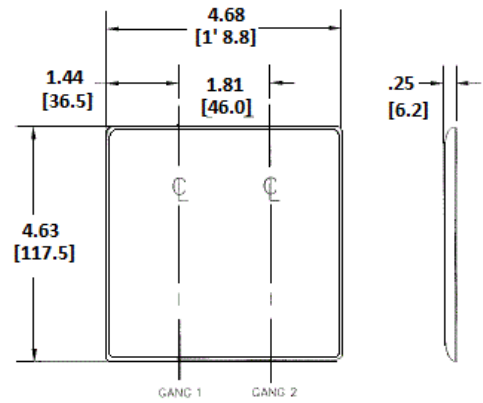

Wallplates  
Blank Wallplates

Features

- Reinforcement ribs for extra strength
- High-impact, self-extinguishing nylon material
- Captive screw feature holds mounting screw in place

Ordering Information

Description	Color	Part Number
2-Gang, 2 Blank, Box Mount	Almond	NP23AL

Specifications

Material	Nylon
----------	-------

Online Resources

Customer Use Drawing  
eCatalog